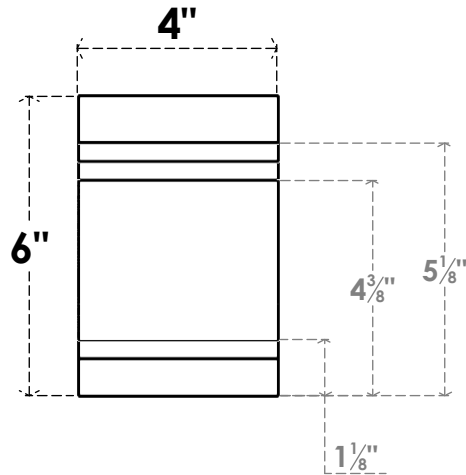

ITEM NUMBER: RFTURO04X06000X16000X006PEC00RCPR

4"W X 6"H X 16"L TIMBERTHANE ROUGH CEDAR PESCADERO FAUX WOOD OPEN RAFTER TAIL, 6"L END, PRIMED TAN

FRONT PROFILE

ISOMETRIC

GENERATED DATE : 03/02/2023

EKENA MILLWORK
2300 WEST MAIN ST.
CLARKSVILLE, TX 75426
TOLL FREE: 866-607-0453
WWW.EKENAMILLWORK.COM

NOTES

1. INSTALLATION TO BE COMPLETED IN ACCORDANCE WITH MANUFACTURER'S SPECIFICATIONS.
2. DRAWING MAY NOT BE TO SCALE
3. THIS DRAWING IS INTENDED FOR DESIGN AND PLANNING PURPOSES ONLY.
4. ALL INFORMATION CONTAINED HEREIN WAS CURRENT AT THE TIME OF DEVELOPMENT BUT MUST BE REVIEWED AND APPROVED BY THE PRODUCT MANUFACTURER TO BE CONSIDERED ACCURATE.
5. TIMBERTHANE ARCHITECTURAL PRODUCTS ARE MADE FROM HIGH DENSITY URETHANE AND COME FACTORY PRIMED