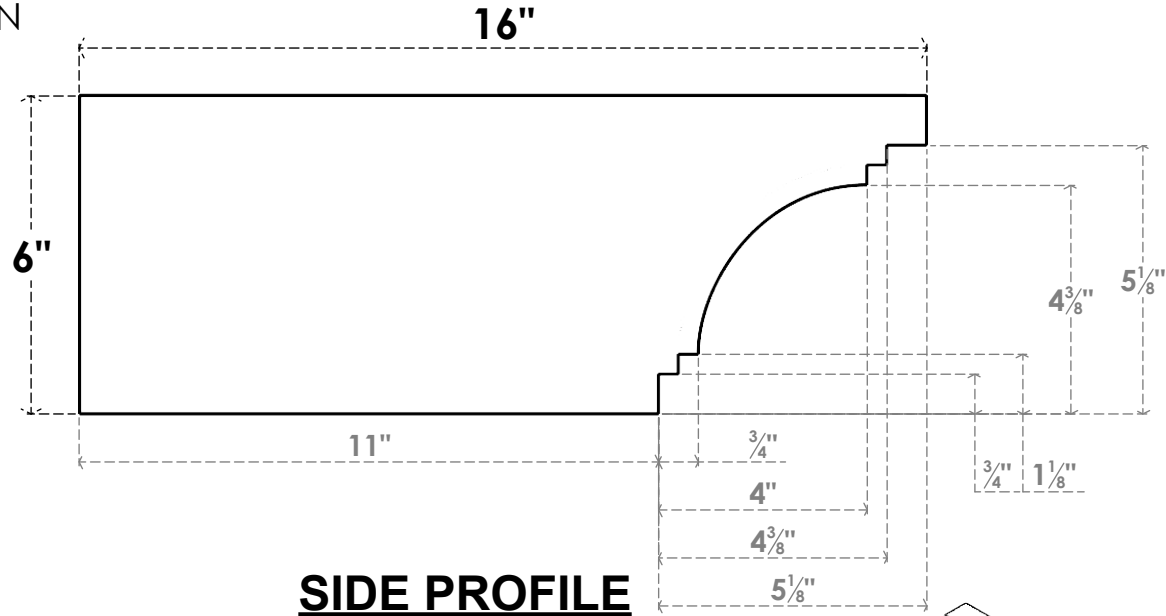

ITEM NUMBER: RFTURO04X06000X16000X006PEC00RCPR

4"W X 6"H X 16"L TIMBERTHANE ROUGH CEDAR PESCADERO FAUX WOOD OPEN RAFTER TAIL, 6"L END, PRIMED TAN

FRONT PROFILE

ISOMETRIC

GENERATED DATE : 03/02/2023

EKENA MILLWORK
2300 WEST MAIN ST.
CLARKSVILLE, TX 75426
TOLL FREE: 866-607-0453
WWW.EKENAMILLWORK.COM

NOTES

1. INSTALLATION TO BE COMPLETED IN ACCORDANCE WITH MANUFACTURER'S SPECIFICATIONS.
2. DRAWING MAY NOT BE TO SCALE
3. THIS DRAWING IS INTENDED FOR DESIGN AND PLANNING PURPOSES ONLY.
4. ALL INFORMATION CONTAINED HEREIN WAS CURRENT AT THE TIME OF DEVELOPMENT BUT MUST BE REVIEWED AND APPROVED BY THE PRODUCT MANUFACTURER TO BE CONSIDERED ACCURATE.
5. TIMBERTHANE ARCHITECTURAL PRODUCTS ARE MADE FROM HIGH DENSITY URETHANE AND COME FACTORY PRIMED