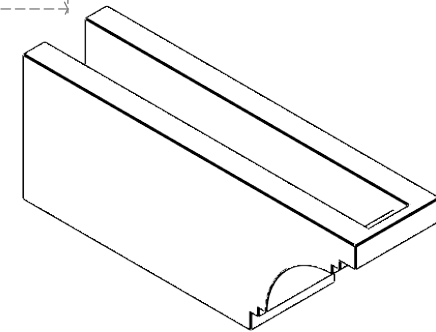

ITEM NUMBER: RFTURO04X06000X16000X006PEC00RCPR

4"W X 6"H X 16"L TIMBERTHANE ROUGH CEDAR PESCADERO FAUX WOOD OPEN RAFTER TAIL, 6"L END, PRIMED TAN

FRONT PROFILE

ISOMETRIC

GENERATED DATE : 03/02/2023

EKENA MILLWORK
2300 WEST MAIN ST.
CLARKSVILLE, TX 75426
TOLL FREE: 866-607-0453
WWW.EKENAMILLWORK.COM

NOTES

1. INSTALLATION TO BE COMPLETED IN ACCORDANCE WITH MANUFACTURER'S SPECIFICATIONS.
2. DRAWING MAY NOT BE TO SCALE
3. THIS DRAWING IS INTENDED FOR DESIGN AND PLANNING PURPOSES ONLY.
4. ALL INFORMATION CONTAINED HEREIN WAS CURRENT AT THE TIME OF DEVELOPMENT BUT MUST BE REVIEWED AND APPROVED BY THE PRODUCT MANUFACTURER TO BE CONSIDERED ACCURATE.
5. TIMBERTHANE ARCHITECTURAL PRODUCTS ARE MADE FROM HIGH DENSITY URETHANE AND COME FACTORY PRIMED